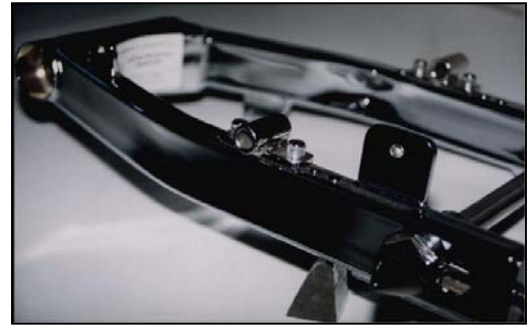

**ATTITUDE MOTORCYCLES
AUSTRALIA PTY LTD**

ABN: 56 117 047 873

Ph: 03 59 683 612

Fax: 03 59 686 800

Web: www.attitudemotorcycles.com.au

SWING ARM ACCESSORIES

To fit FX Style 1972-85

Codes	Description	Retail
AT-009	Pivot Bolts	\$45.95
AT-011	Seals	\$6.95
AT-012	Bearings	\$15.95
AT-013	Adjusters	\$49.95
AT-016	Axle Kits	\$68.95
AT-017	Axle FX / FI	\$55.95
AT-018	Rear Axle Spacer	\$25.95
AT-020	Rear Axle Nuts	\$10.95
AT-030	Axle Adjuster Plate	\$15.95
AT-028	Axles Adjuster Complete	\$17.95
AT-031	Pivot Bolt	\$24.95
AT-032	Belt Drive Spacer	\$62.95
AT-033	Rigid Axle with Nut	\$59.94
AT-034	Belt Drive Axle	\$194.95
AT-029	Swing Arm Kit: Inc- adjuster, axle, nut spacers 10mm,35mm Bolt & Seal bearing	\$45.95

FX Style Swing Arm Accessories are all made in Stainless Steel

- Thank you.

Emmanuel