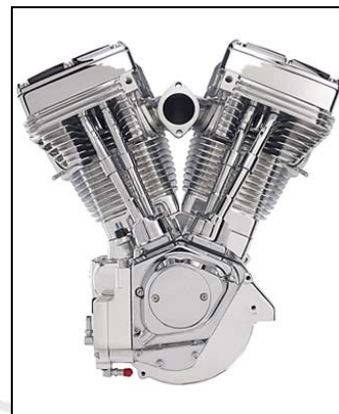

## Ultima 3.875 100ci Engine

Bore: 3.875"

Stroke: 4.25"

Piston: Forged

Compression: 9.6:1

Rated Power: 110RW HP

110 LB FT Torque

Camshaft: 248 Duration .625" lift

Valve Spring: Ultima

Chrome Nose Cone / Rocker Boxes

Billet Oil Pump

Chrome Tappet Blocks

Ignition included on assembled engines

Code	Description	PRICE
AT-298-250	Complete 100CI Engine, Natural. Assembled.	\$7,950.95
AT-298-251	Complete 100CI Engine, Black. Assembled.	\$8,150.95
AT-298-252	Complete 100CI Engine, Polished. Assembled.	\$8,850.95

True to their name, the 3.875 " bore 100 inch El Bruto® Engines are horsepower extraordinaire. They are the most powerful EVO configuration of these sizes. These brutes have features which insure long life and pure riding enjoyment for those who need ultimate performance. Born In The U.S.A.™ Rated Power 100 C.I. / 110 HP with 110 LB FT Torque.