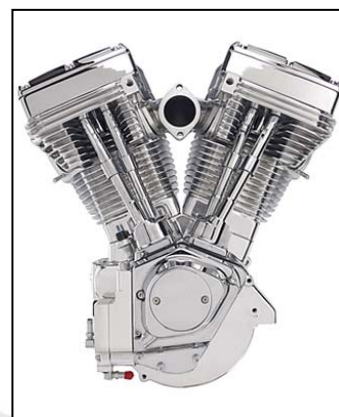

## Ultima 4.00 113ci Engine

Bore: 4.000"

Stroke: 4.5"

Piston: Forged

Compression: 10.2:1

Rated Power: 120RW HP

120 LB FT Torque

Camshaft: .640" Lift

Valve Spring: Ultima

Chrome Nose Cone / Rocker Boxes

Billet Oil Pump

Chrome Tappet Blocks

Ignition included on assembled engines.

Code	Description	PRICE
AT- 298-253	Complete 113CI Engine, Natural. Assembled.	\$8,150.95
AT- 298-254	Complete 113CI Engine, Black. Assembled.	\$8,250.95
AT- 298-255	Complete 113CI Engine, Polished. Assembled.	\$8,895.95

True to their name, the 4.000 " bore 107 and 113 inch El Bruto® Engines are horsepower extraordinaires. They are the most powerful EVO configuration of these sizes. These brutes have features which insure long life and pure riding enjoyment for those who need ultimate performance. Born In The U.S.A.™ Rated Power 107 C.I. / 115 HP with 120 LB FT Torque. Rated Power 113 C.I. 120 HP with 120 LB FT Torque.